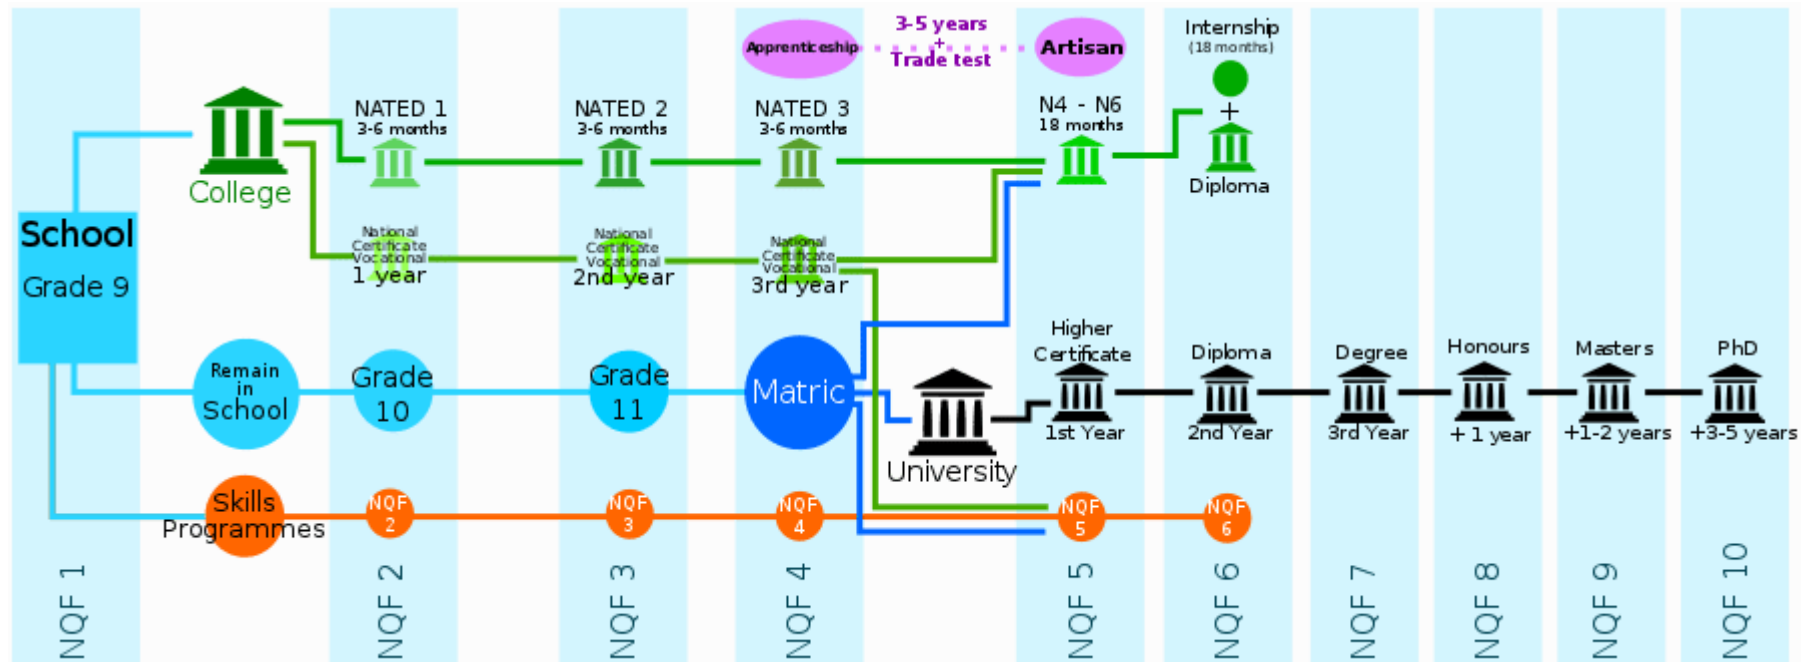

## ON OFFER:

- International GED for students 16-years and older.
- Myonlineschool GED-Prep from Grade 6-9.
- Highschool aftercare with homework assistance

# Curriculum

We follow the **GED** Curriculum.

- **General Education Development.**
- Recognized as a Grade 12 (NQF 4) equivalent in South Africa.
- GED for anyone from Grade 6 and older.

GED is recognised in South Africa.

**SAQA** (the South African Qualifications Authority) has evaluated the GED and found the National Senior Certificate or NQF 4 as its closest comparable qualification.

**NQF** refers to the **National Qualifications Framework**.